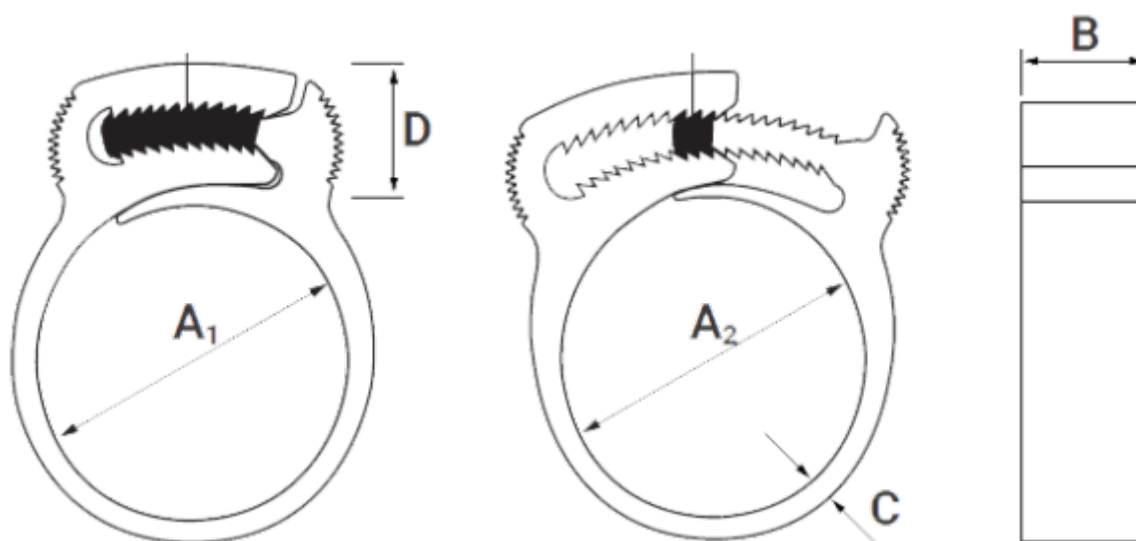

Data Sheet

Article number: 5606

Description: KLEEclips type CC Ø11.3-13.4

Measures

A1 = 11.1

A2 = 13.4

B = 6.1

C = 1.7

D = 12.3

Size = CC

Weight (g) = 194